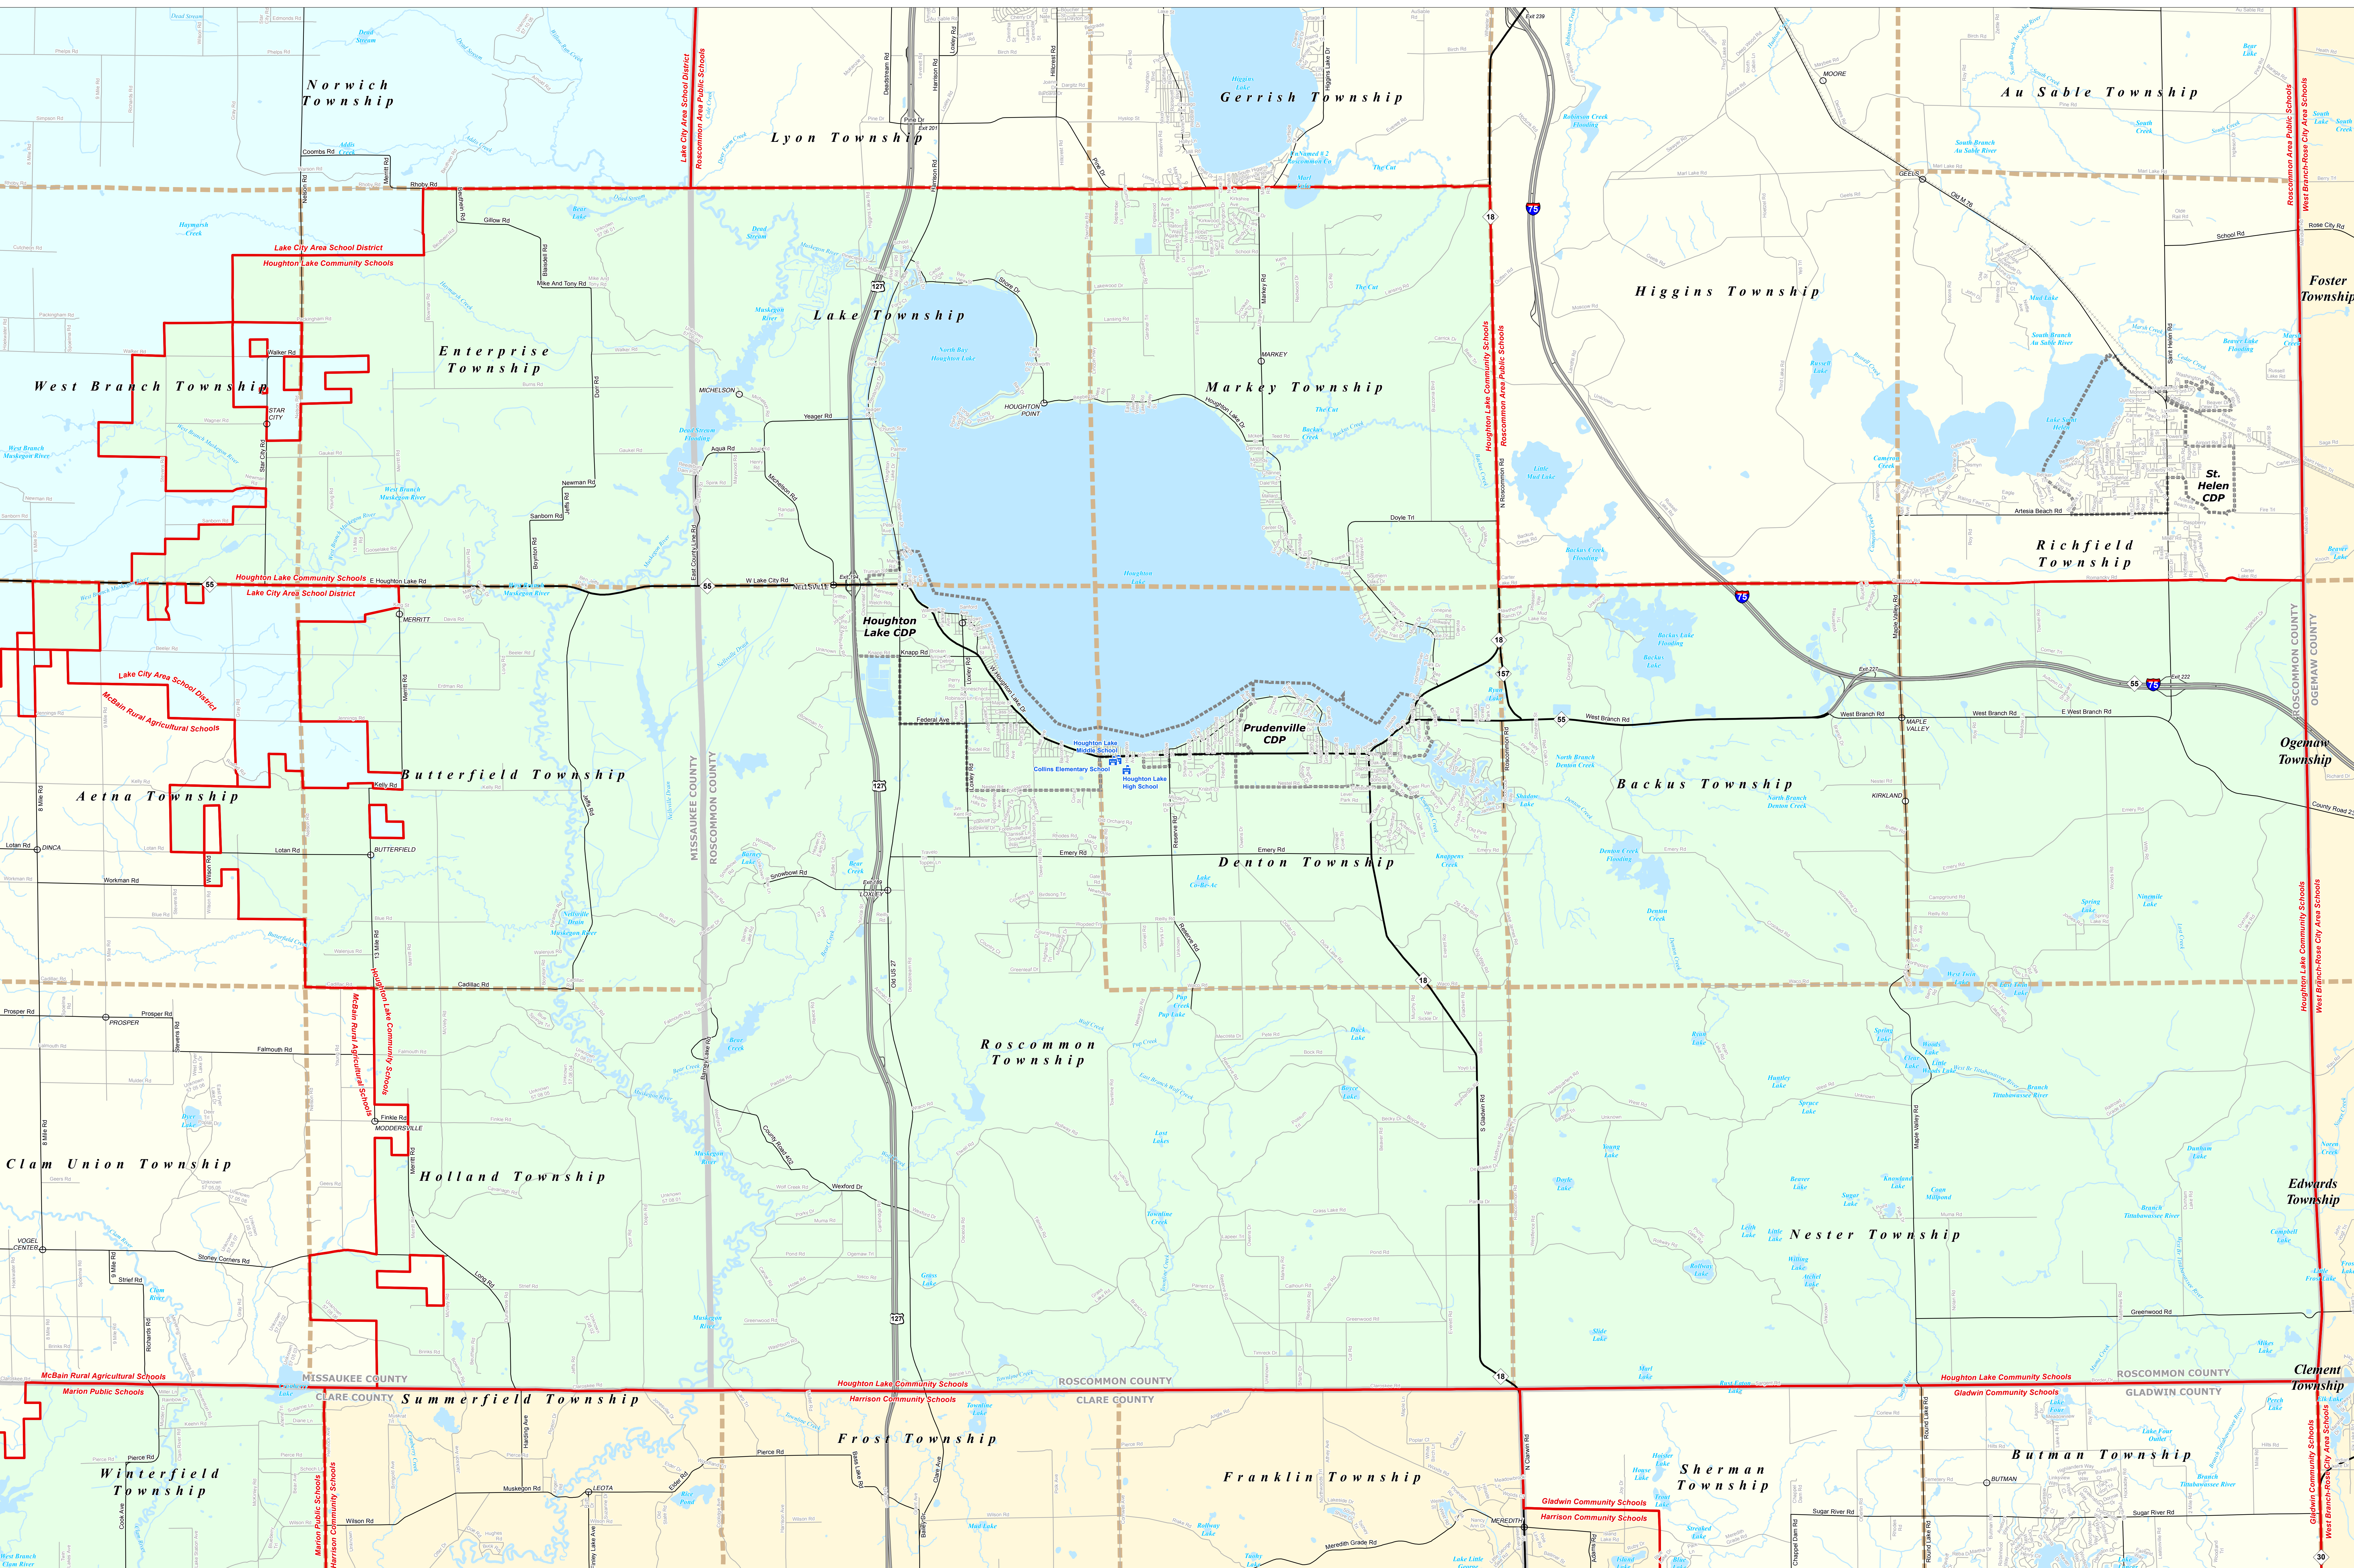

HOUGHTON LAKE COMMUNITY SCHOOLS

C.O.O.R. ISD

0 0.25 0.5 Miles

Legend	
School District	School
County	Water Feature
City	River, Stream, or Drain
Township	Railroad
Village	Freeway
Census Designated Place	Primary Road
	Local Road

Source: Michigan Geographic Framework, v13a